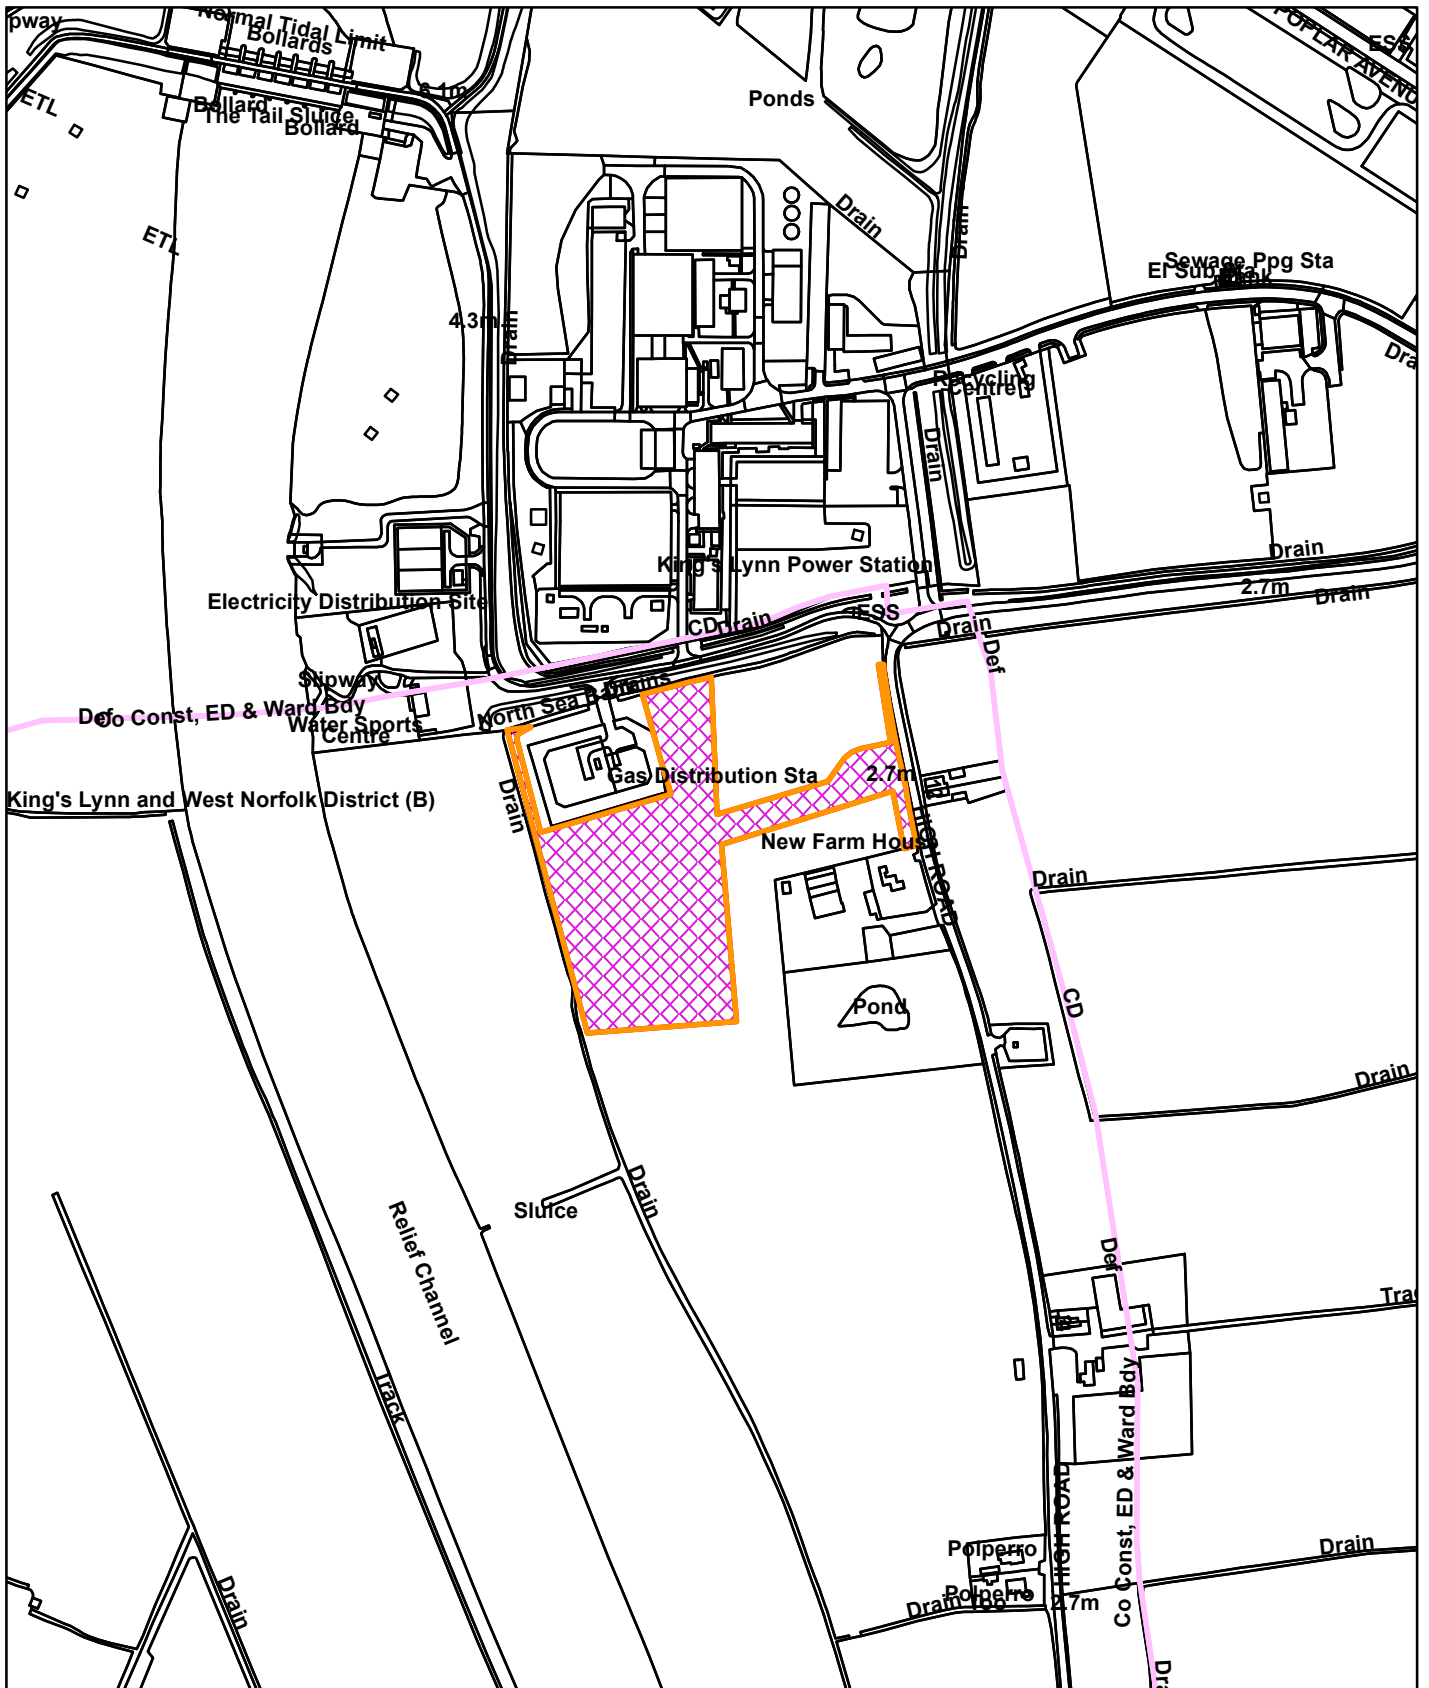

22/01151/FM

Land NW of High Road Saddlebow PE34 3AW

© Crown copyright and database rights 2022
Ordnance Survey 100024314

12/04/2023